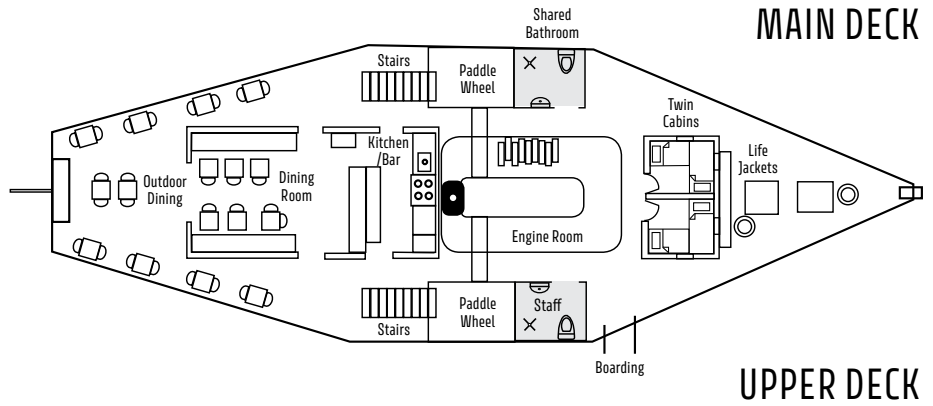

CABINS

DELUXE CABINS WITH PRIVATE ENSUITES

Welcome to your home aboard Paddlesteamer Emmylou. We invite you to relax in a warm inviting atmosphere of mid 1800's riverboat charm without sacrificing modern conveniences. Emmylou features contemporary deluxe cabins with fine linens and plush new bedding which will ensure you are well rested to fully enjoy your time aboard with us.

MAIN DECK CABINS

Main Deck Cabins offer guests Twin Single Beds with a shared Bathroom situated just outside the cabins. From our Main Deck to the Emmylou Suite, PS Emmylou now has accommodation for a variety of lifestyles and budgets and features free Wifi throughout the boat and cabins.

UPPER DECK CABINS

Guests enjoying Upper Deck Cabins can now choose from Queen, Double & Twin Single Cabins all with private ensuites, with doors opening to the outside affording neighbouring guests the unique opportunity to enjoy a social atmosphere, swapping stories and forming lasting friendships with fellow travellers.

EMMYLOU SUITE

The boats premier accommodation and most spacious. This elegant suite provides a warm ambiance located on the Upper Deck at the front of the boat with French Door opening to the deck. Featuring a seating area, ensuite and plush queen bedding guests can relax with a drink and watch the river banks of the Upper Murray drift by.