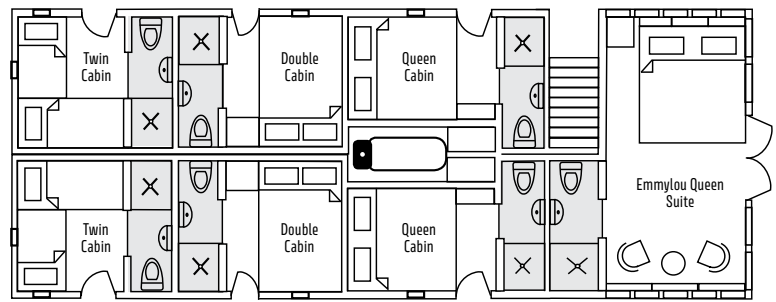

MAIN DECK CABINS

Main Deck Cabins offer guests Twin Single Beds with a shared Bathroom situated just outside the cabins. From our Main Deck to the Emmylou Suite, PS Emmylou now has accommodation for a variety of lifestyles and budgets and features free Wifi throughout the boat and cabins.

UPPER DECK CABINS

Guests enjoying Upper Deck Cabins can now choose from Queen, Double & Twin Single Cabins all with private ensuites, with doors opening to the outside affording neighbouring guests the unique opportunity to enjoy a social atmosphere, swapping stories and forming lasting friendships with fellow travellers.

EMMYLOU SUITE

The boats premier accommodation and most spacious. This elegant suite provides a warm ambiance located on the Upper Deck at the front of the boat with French Door opening to the deck. Featuring a seating area, ensuite and plush queen bedding guests can relax with a drink and watch the river banks of the Upper Murray drift by.

Twin Cabin

Double Cabin

Queen Cabin

Emmylou Queen Suite